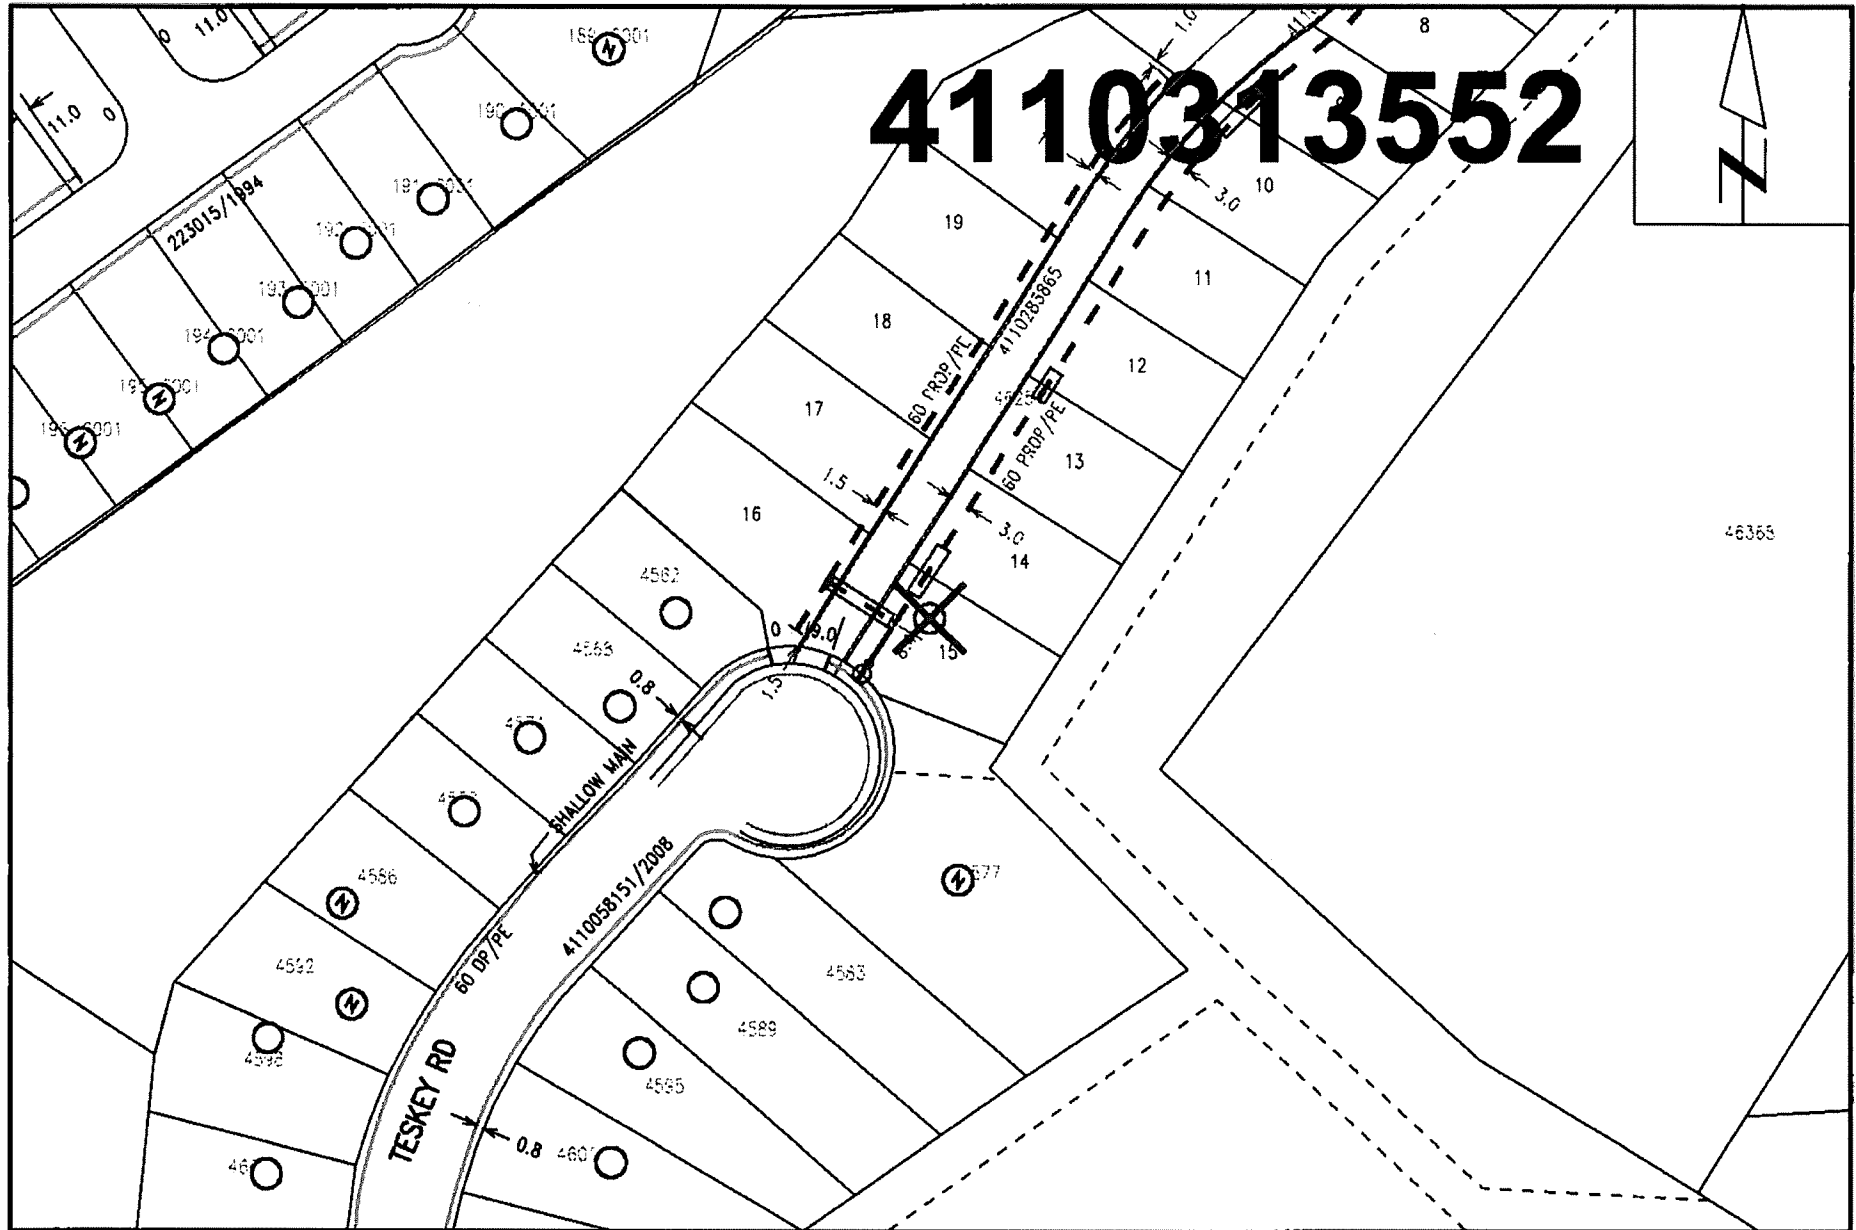

4110313552

Nearest Intersection: Cedar creek Dr and unsigned.
Distance from lot to intersection is 128 meters (16 degrees East of South).
View Scale: 1:1000

46251 Mullins Rd 15, Chilliwack

Order #: 31032126 Prem #: 10097920 City Limits: Chilliwack

X: 1296356120.00 Y: 463003051.00

Select autotext type 2018/11/02